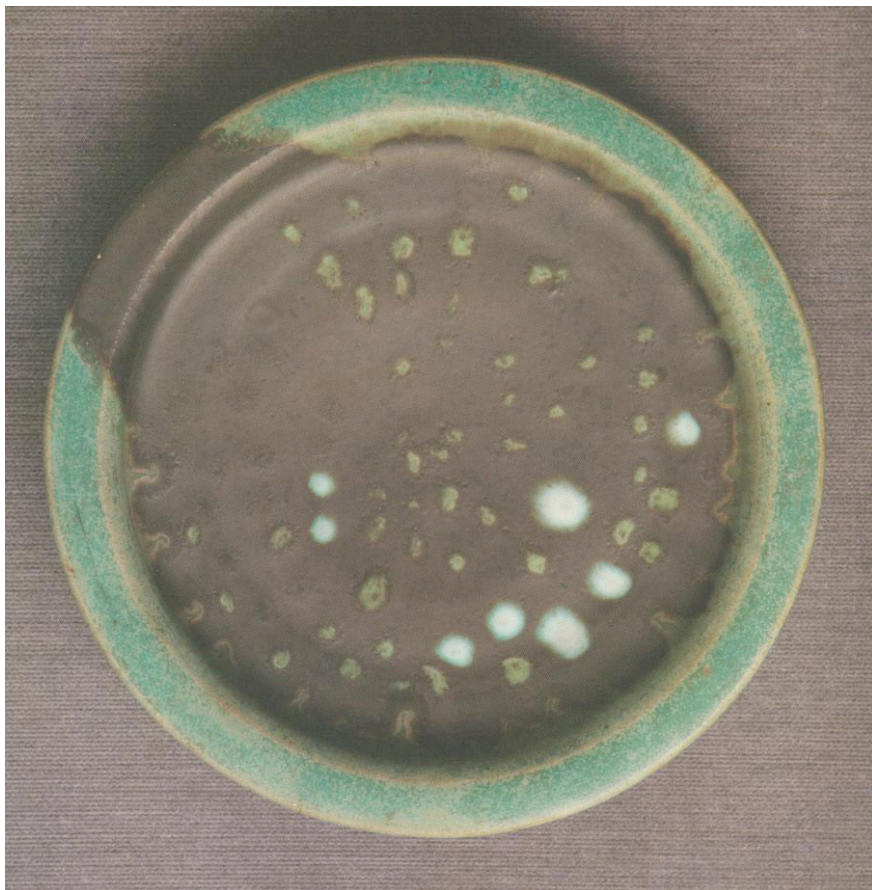

# reform

GALLERY

**Mary Tuthill Lindheim**

Plate

Stoneware, layers of glaze poured, dipped and wiped

USA, c.1960's

1.5" x 9"

850